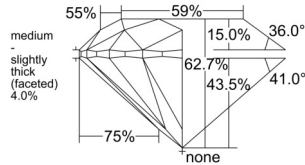

GIA®

FACSIMILE

GIA REPORT 5536505405

Verify this report at GIA.edu

GIA NATURAL DIAMOND DOSSIER®

September 23, 2025
GIA Report Number 5536505405
Shape and Cutting Style ..... Round Brilliant
Measurements ..... 5.61 - 5.65 x 3.53 mm

GRADING RESULTS

Carat Weight ..... 0.70 carat
Color Grade ..... D
Clarity Grade S11
Cut Grade ..... Excellent

ADDITIONAL GRADING INFORMATION

Polish ..... Excellent
Symmetry ..... Excellent
Fluorescence ..... None
Clarity Characteristics ..... Cloud
Inscription(s): GIA 5536505405

PROPORTIONS

GRADING SCALES

GIA COLOR SCALE	GIA CLARITY SCALE	GIA CUT SCALE	
D	FLAWLESS	EXCELLENT	
E	INTERNALLY FLAWLESS		
F		VVS₁	VERY GOOD
G	VVS₂		
H	VS₁	GOOD	
I	VS₂		
J	S1₁	FAIR	
K	S1₂		
L	I₁	POOR	
M	I₂		
N	I₃		
O			
P			
Q			
R			
S			
T			
U			
V			
W			
X			
Y			
Z