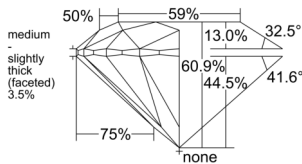

GIA®

FACSIMILE

GIA REPORT 5536458978

Verify this report at GIA.edu

GIA NATURAL DIAMOND DOSSIER®

September 19, 2025
GIA Report Number 5536458978
Shape and Cutting Style ..... Round Brilliant
Measurements ..... 4.40 - 4.43 x 2.69 mm

GRADING RESULTS

Carat Weight ..... 0.31 carat
Color Grade ..... F
Clarity Grade VVS1
Cut Grade ..... Excellent

ADDITIONAL GRADING INFORMATION

Polish ..... Excellent
Symmetry ..... Excellent
Fluorescence ..... None
Clarity Characteristics ..... Pinpoint, Feather
Inspection(s): GIA 5536458978

PROPORTIONS

Profile to actual proportions

GRADING SCALES

GIA COLOR SCALE	GIA CLARITY SCALE	GIA CUT SCALE	
D	FLAWLESS	EXCELLENT	
E	INTERNALLY FLAWLESS		
F		VVS₁	VERY GOOD
G	VVS₂		
H	VS₁	GOOD	
I	VS₂		
J	SI₁	FAIR	
K	SI₂		
L	I₁	POOR	
M			
N			
O	I₂		
P			
Q			
R	I₃		
S			
T			
U			
V			
W			
X			
Y			
Z