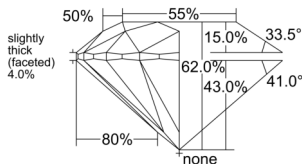

GIA®

FACSIMILE

GIA REPORT 5536351347

Verify this report at GIA.edu

GIA NATURAL DIAMOND DOSSIER®

September 09, 2025
GIA Report Number 5536351347
Shape and Cutting Style ..... Round Brilliant
Measurements ..... 5.14 - 5.16 x 3.19 mm

GRADING RESULTS

Carat Weight ..... 0.52 carat
Color Grade ..... G
Clarity Grade VS1
Cut Grade ..... Excellent

ADDITIONAL GRADING INFORMATION

Polish ..... Excellent
Symmetry ..... Excellent
Fluorescence ..... None
Clarity Characteristics ..... Crystal, Cloud, Pinpoint
Inscription(s): GIA 5536351347

PROPORTIONS

Profile to actual proportions