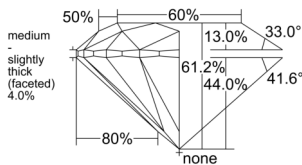

GIA®

FACSIMILE

GIA REPORT 5536299384

Verify this report at GIA.edu

GIA NATURAL DIAMOND DOSSIER®

September 03, 2025
GIA Report Number 5536299384
Shape and Cutting Style ..... Round Brilliant
Measurements ..... 4.42 - 4.44 x 2.71 mm

GRADING RESULTS

Carat Weight ..... 0.32 carat
Color Grade ..... J
Clarity Grade VS1
Cut Grade ..... Excellent

ADDITIONAL GRADING INFORMATION

Polish ..... Excellent
Symmetry ..... Excellent
Fluorescence ..... Strong Blue
Clarity Characteristics ..... Feather, Cloud, Pinpoint
Inscription(s): GIA 5536299384

PROPORTIONS

Profile to actual proportions

GRADING SCALES

GIA COLOR SCALE	GIA CLARITY SCALE	GIA CUT SCALE	
D	FLAWLESS	EXCELLENT	
E	INTERNALLY FLAWLESS		
F		VVS₁	VERY GOOD
G	VVS₂		
H	VS₁	GOOD	
I	VS₂		
J	SI₁	FAIR	
K	SI₂		
L	I₁	POOR	
M	I₂		
N	I₃		
O			
P			
Q			
R			
S			
T			
U			
V			
W			
X			
Y			
Z