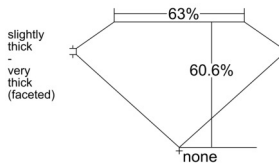

GIA®

FACSIMILE

GIA REPORT 5536228033

Verify this report at GIA.edu

GIA NATURAL DIAMOND DOSSIER®

August 26, 2025
GIA Report Number 5536228033
Shape and Cutting Style ..... Pear Brilliant
Measurements ..... 7.64 x 4.99 x 3.02 mm

GRADING RESULTS

Carat Weight ..... 0.71 carat
Color Grade ..... D
Clarity Grade VS1

ADDITIONAL GRADING INFORMATION

Polish ..... Excellent
Symmetry ..... Excellent
Fluorescence ..... Faint
Clarity Characteristics ..... Crystal
Inscription(s): GIA 5536228033

PROPORTIONS

Profile not to actual proportions

GRADING SCALES

GIA COLOR SCALE		GIA CLARITY SCALE			
COLORLESS	D	VERY VERY SLIGHTLY INCLUDED	FLAWLESS		
	E		INTERNALLY FLAWLESS		
	F	VERY SLIGHTLY INCLUDED	VVS₁		
	G		VVS₂		
	H		VS₁		
	NEAR COLORLESS	I	SLIGHTLY INCLUDED	VS₂	
		J		SI₁	
		FAINT	K	INCLUDED	SI₂
			L		I₁
			M		I₂
VERT LIGHT	N	LIGHT	I₃		
	O				
	P				
	Q				
	R				
	S				
	T