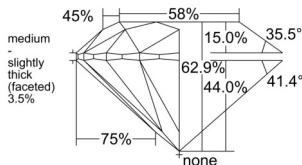

GIA®

FACSIMILE

GIA REPORT 5536212685

Verify this report at GIA.edu

GIA NATURAL DIAMOND DOSSIER®

August 25, 2025
GIA Report Number 5536212685
Shape and Cutting Style ..... Round Brilliant
Measurements ..... 5.36 - 5.40 x 3.38 mm

GRADING RESULTS

Carat Weight ..... 0.60 carat
Color Grade ..... G
Clarity Grade S11
Cut Grade ..... Excellent

ADDITIONAL GRADING INFORMATION

Polish ..... Excellent
Symmetry ..... Excellent
Fluorescence ..... None
Clarity Characteristics..... Crystal, Feather, Cloud, Needle
Inspection(s): GIA 5536212685

PROPORTIONS

Profile to actual proportions