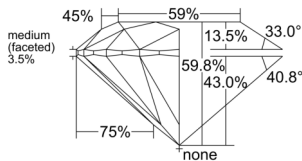

GIA®

FACSIMILE

GIA REPORT 5536128669

Verify this report at GIA.edu

GIA NATURAL DIAMOND DOSSIER®

August 13, 2025
GIA Report Number 5536128669
Shape and Cutting Style ..... Round Brilliant
Measurements ..... 5.76 - 5.79 x 3.45 mm

GRADING RESULTS

Carat Weight ..... 0.70 carat
Color Grade ..... G
Clarity Grade S11
Cut Grade ..... Excellent

ADDITIONAL GRADING INFORMATION

Polish ..... Excellent
Symmetry ..... Excellent
Fluorescence ..... Medium Blue
Clarity Characteristics..... Crystal, Cloud, Feather
Inscription(s): GIA 5536128669

PROPORTIONS

Profile to actual proportions

GRADING SCALES

GIA COLOR SCALE	GIA CLARITY SCALE	GIA CUT SCALE	
D	FLAWLESS	EXCELLENT	
E	INTERNALLY FLAWLESS		
F		VVS₁	VERY GOOD
G	VVS₂		
H	VS₁	GOOD	
I	VS₂		
J	S1₁	FAIR	
K	S1₂		
L	I₁	POOR	
M	I₂		
N	I₃		
O			
P			
Q			
R			
S			
T			
U			
V			
W			
X			
Y			
Z