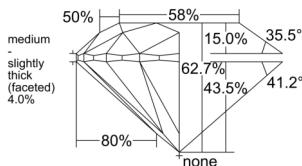

GIA®

FACSIMILE

GIA REPORT 5533809791

Verify this report at GIA.edu

GIA NATURAL DIAMOND DOSSIER®

October 29, 2025
GIA Report Number 5533809791
Shape and Cutting Style ..... Round Brilliant
Measurements ..... 5.04 - 5.07 x 3.17 mm

GRADING RESULTS

Carat Weight ..... 0.50 carat
Color Grade ..... D
Clarity Grade S11
Cut Grade ..... Excellent

ADDITIONAL GRADING INFORMATION

Polish ..... Excellent
Symmetry ..... Excellent
Fluorescence ..... Medium Blue
Clarity Characteristics ..... Crystal
Inscription(s): GIA 5533809791

PROPORTIONS

GRADING SCALES

GIA COLOR SCALE	GIA CLARITY SCALE	GIA CUT SCALE	
D	FLAWLESS	EXCELLENT	
E	INTERNALLY FLAWLESS		
F		VVS₁	VERY GOOD
G	VVS₂		
H	VS₁	GOOD	
I	VS₂		
J	S1₁	FAIR	
K	S1₂		
L	I₁	POOR	
M	I₂		
N	I₃		
O			
P			
Q			
R			
S			
T			
U			
V			
W			
X			
Y			
Z