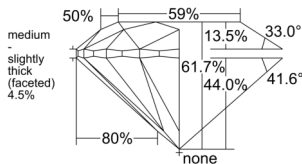

GIA®

FACSIMILE

GIA REPORT 5533808432

Verify this report at GIA.edu

GIA NATURAL DIAMOND DOSSIER®

October 28, 2025
GIA Report Number 5533808432
Shape and Cutting Style ..... Round Brilliant
Measurements ..... 3.64 - 3.66 x 2.25 mm

GRADING RESULTS

Carat Weight ..... 0.18 carat
Color Grade ..... E
Clarity Grade VVS2
Cut Grade ..... Excellent

ADDITIONAL GRADING INFORMATION

Polish ..... Excellent
Symmetry ..... Excellent
Fluorescence ..... None
Clarity Characteristics ..... Feather
Inscription(s): GIA 5533808432

PROPORTIONS

Profile to actual proportions