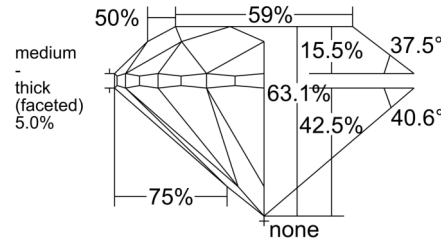

GIA NATURAL DIAMOND GRADING REPORT

October 27, 2025
 GIA Report Number 5533800573
 Shape and Cutting Style Round Brilliant
 Measurements 6.23 - 6.31 x 3.96 mm

GRADING RESULTS

Carat Weight 1.00 carat
 Color Grade J
 Clarity Grade VVS2
 Cut Grade Very Good

ADDITIONAL GRADING INFORMATION

Polish Excellent
 Symmetry Very Good
 Fluorescence Faint
 Inscription(s): GIA 5533800573

PROPORTIONS

Profile to actual proportions

CLARITY CHARACTERISTICS

KEY TO SYMBOLS*

- Pinpoint
- ~ Feather
- ^ Natural

* Red symbols denote internal characteristics (inclusions). Green or black symbols denote external characteristics (blemishes). Diagram is an approximate representation of the diamond, and symbols shown indicate type, position, and approximate size of clarity characteristics. All clarity characteristics may not be shown. Details of finish are not shown.