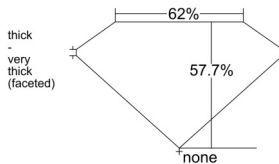

GIA®

FACSIMILE

GIA REPORT 5533760672

Verify this report at GIA.edu

GIA NATURAL DIAMOND DOSSIER®

October 15, 2025
GIA Report Number 5533760672
Shape and Cutting Style ..... Heart Brilliant
Measurements ..... 5.59 x 6.35 x 3.66 mm

GRADING RESULTS

Carat Weight ..... 0.75 carat
Color Grade ..... F
Clarity Grade VVS2

ADDITIONAL GRADING INFORMATION

Polish ..... Excellent
Symmetry ..... Excellent
Fluorescence ..... None
Clarity Characteristics ..... Cloud, Pinpoint
Inscription(s): GIA 5533760672

PROPORTIONS

Profile not to actual proportions

GRADING SCALES

GIA COLOR SCALE		GIA CLARITY SCALE	
COLORLESS	D	VERY VERY SLIGHTLY INCLUDED	FLAWLESS
	E		INTERNALLY FLAWLESS
	F		VVS₁
	G		VVS₂
	H		VS₁
	I		VS₂
	J		SI₁
	K		SI₂
	L		I₁
	M		I₂
NEAR COLORLESS	N	SLIGHTLY INCLUDED	I₃
	O		
	P		
	Q		
FAINT	R		
	S		
	T		
	U		
VERT LIGHT	V		
	W		
	X		
	Y		
LIGHT	Z