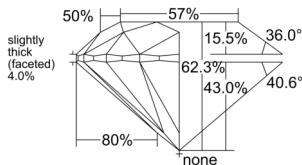

GIA®

FACSIMILE

GIA REPORT 5533583763

Verify this report at GIA.edu

GIA NATURAL DIAMOND DOSSIER®

September 30, 2025
GIA Report Number 5533583763
Shape and Cutting Style ..... Round Brilliant
Measurements ..... 5.05 - 5.07 x 3.15 mm

GRADING RESULTS

Carat Weight ..... 0.50 carat
Color Grade ..... G
Clarity Grade VS1
Cut Grade ..... Excellent

ADDITIONAL GRADING INFORMATION

Polish ..... Excellent
Symmetry ..... Excellent
Fluorescence ..... None
Clarity Characteristics ..... Feather, Pinpoint, Cloud
Inscription(s): GIA 5533583763

PROPORTIONS

Profile to actual proportions