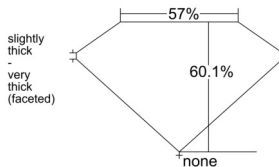

GIA®

FACSIMILE

GIA REPORT 5533465644

Verify this report at gia.edu

GIA NATURAL DIAMOND DOSSIER®

September 20, 2025
GIA Report Number 5533465644
Shape and Cutting Style ..... Marquise Brilliant
Measurements ..... 6.66 x 3.18 x 1.91 mm

GRADING RESULTS

Carat Weight ..... 0.23 carat
Color Grade ..... E
Clarity Grade VS1

ADDITIONAL GRADING INFORMATION

Polish ..... Very Good
Symmetry ..... Very Good
Fluorescence ..... Medium Green
Clarity Characteristics ..... Feather, Needle
Inscription(s): GIA 5533465644

PROPORTIONS

Profile not to actual proportions

GRADING SCALES

GIA COLOR SCALE		GIA CLARITY SCALE		
NEAR COLORLESS	D	VERY VERY SLIGHTLY INCLUDED	FLAWLESS	
	E		INTERNALLY FLAWLESS	
	F	VERY SLIGHTLY INCLUDED	VS₁	
	G		VS₂	
	H		VS₁	
	FAINT	I	SLIGHTLY INCLUDED	SI₁
		J		SI₂
		K	INCLUDED	I₁
		L		I₂
		M		I₃
N				
VERT LIGHT	O			
	P			
	Q			
	R			
	S			
	T			
LIGHT	U			
	V			
	W			
	X			
	Y			
	Z