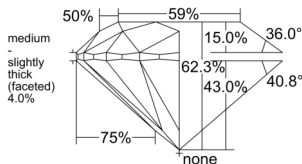

GIA®

FACSIMILE

GIA REPORT 5533369434

Verify this report at GIA.edu

GIA NATURAL DIAMOND DOSSIER®

September 10, 2025
GIA Report Number 5533369434
Shape and Cutting Style ..... Round Brilliant
Measurements ..... 5.07 - 5.10 x 3.17 mm

GRADING RESULTS

Carat Weight ..... 0.51 carat
Color Grade ..... E
Clarity Grade VS2
Cut Grade ..... Excellent

ADDITIONAL GRADING INFORMATION

Polish ..... Excellent
Symmetry ..... Excellent
Fluorescence ..... Strong Blue
Clarity Characteristics ..... Crystal, Cloud
Inscription(s): GIA 5533369434

PROPORTIONS

Profile to actual proportions

GRADING SCALES

GIA COLOR SCALE	GIA CLARITY SCALE	GIA CUT SCALE
COLOURLESS	FLAWLESS	EXCELLENT
E	INTERNALLY FLAWLESS	
F	VVS₁	VERY GOOD
G		
H	VVS₂	GOOD
I	VS₁	
J	VS₂	FAIR
K	SI₁	
L	SI₂	POOR
M	I₁	
N	I₂	
O	I₃	
P		
Q		
R		
S		
T		
U		
V		
W		
X		
Y		
Z