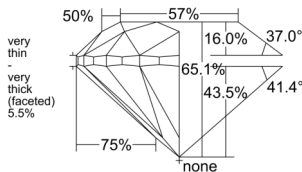

GIA®

FACSIMILE

GIA REPORT 5533332381

Verify this report at GIA.edu

GIA NATURAL DIAMOND DOSSIER®

September 05, 2025
GIA Report Number 5533332381
Shape and Cutting Style ..... Round Brilliant
Measurements ..... 4.94 - 4.97 x 3.23 mm

GRADING RESULTS

Carat Weight ..... 0.50 carat
Color Grade ..... D
Clarity Grade VS1
Cut Grade ..... Good

ADDITIONAL GRADING INFORMATION

Polish ..... Very Good
Symmetry ..... Very Good
Fluorescence ..... Strong Blue
Clarity Characteristics..... Feather, Indented Natural, Pinpoint
Inscription(s): GIA 5533332381

PROPORTIONS

Profile to actual proportions

GRADING SCALES

GIA
COLOR
SCALE

COLORLESS	D
	E
	F
	G
	H
	I
	J
NEAR COLORLESS	K
	L
FAIN	M
	N
	O
	P
VERY LIGHT	Q
	R
	S
	T
	U
	V
	W
	X
	Y
LIGHT	Z

GIA
CLARITY
SCALE

VERY VERY SLIGHTLY INCLUDED	FLAWLESS
	INTERNALLY FLAWLESS
VERY SLIGHTLY INCLUDED	VVS₁
	VVS₂
SLIGHTLY INCLUDED	VS₁
	VS₂
INCLUDED	SI₁
	SI₂
	I₁
	I₂
	I₃

GIA
CUT
SCALE

EXCELLENT
VERY GOOD
GOOD
FAIR
POOR