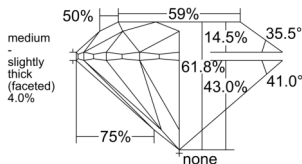

GIA®

FACSIMILE

GIA REPORT 5533160872

Verify this report at GIA.edu

GIA NATURAL DIAMOND DOSSIER®

August 19, 2025
GIA Report Number 5533160872
Shape and Cutting Style ..... Round Brilliant
Measurements ..... 5.56 - 5.58 x 3.44 mm

GRADING RESULTS

Carat Weight ..... 0.66 carat
Color Grade I
Clarity Grade S11
Cut Grade ..... Excellent

ADDITIONAL GRADING INFORMATION

Polish ..... Excellent
Symmetry ..... Excellent
Fluorescence ..... Faint
Clarity Characteristics ..... Cloud, Crystal, Feather
Inspection(s): GIA 5533160872

PROPORTIONS

Profile to actual proportions