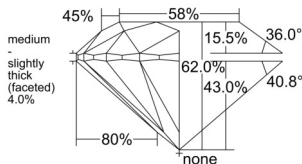

GIA®

FACSIMILE

GIA REPORT 5533142998

Verify this report at GIA.edu

GIA NATURAL DIAMOND DOSSIER®

August 16, 2025
GIA Report Number 5533142998
Shape and Cutting Style ..... Round Brilliant
Measurements ..... 5.66 - 5.68 x 3.51 mm

GRADING RESULTS

Carat Weight ..... 0.70 carat
Color Grade ..... H
Clarity Grade VS1
Cut Grade ..... Excellent

ADDITIONAL GRADING INFORMATION

Polish ..... Excellent
Symmetry ..... Excellent
Fluorescence ..... Very Strong Blue
Clarity Characteristics ..... Crystal
Inscription(s): GIA 5533142998

PROPORTIONS

GRADING SCALES

GIA COLOR SCALE

COLORESS	D
	E
	F
	G
	H
	I
	J
NEAR COLORESS	K
	L
FANIT	M
	N
	O
	P
	Q
VERY LIGHT	R
	S
	T
	U
	V
	W
	X
	Y
LIGHT	Z

GIA CLARITY SCALE

FLAWLESS	INTERNAL FLAWLESS	
		EXCELLENT
VERY VERY SLIGHTLY INCLUDED	VVS₁	VERY GOOD
VERY SLIGHTLY INCLUDED	VVS₂	
SLIGHTLY INCLUDED	VS₁	GOOD
	VS₂	
INCLUDED	SI₁	FAIR
	SI₂	
INCLUDED	I₁	POOR
	I₂	
	I₃