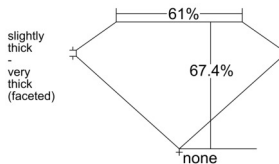

GIA®

FACSIMILE

GIA REPORT 5526984209

Verify this report at GIA.edu

GIA NATURAL DIAMOND DOSSIER®

August 01, 2025
GIA Report Number 5526984209
Shape and Cutting Style ..... Oval Brilliant
Measurements ..... 7.33 x 5.28 x 3.56 mm

GRADING RESULTS

Carat Weight ..... 0.90 carat
Color Grade L
Clarity Grade VS2

ADDITIONAL GRADING INFORMATION

Polish ..... Excellent
Symmetry ..... Excellent
Fluorescence ..... Faint
Clarity Characteristics ..... Feather
Inscription(s): GIA 5526984209

PROPORTIONS

Profile not to actual proportions

GRADING SCALES

GIA COLOR SCALE		GIA CLARITY SCALE			
COLORLESS	D	VERY VERY SLIGHTLY INCLUDED	FLAWLESS		
	E		INTERNALLY FLAWLESS		
	F	VERY SLIGHTLY INCLUDED	VVS₁		
	G		VVS₂		
	H		VS₁		
	NEAR COLORLESS	I	SLIGHTLY INCLUDED	VS₂	
		J		SI₁	
		FAINT	K	INCLUDED	SI₂
			L		I₁
			M		I₂
VERT LIGHT	N		INCLUDED	I₃	
	O				
	P				
	Q				
	LIGHT		R		
		S			
		T			
U					
V					
W					
X					
Y					
Z