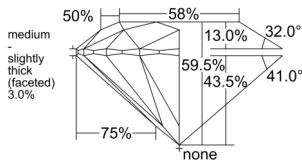

GIA®

FACSIMILE

GIA REPORT 5526878986

Verify this report at GIA.edu

GIA NATURAL DIAMOND DOSSIER®

July 22, 2025
GIA Report Number 5526878986
Shape and Cutting Style ..... Round Brilliant
Measurements ..... 5.20 - 5.22 x 3.10 mm

GRADING RESULTS

Carat Weight ..... 0.51 carat
Color Grade ..... E
Clarity Grade ..... Flawless
Cut Grade ..... Excellent

ADDITIONAL GRADING INFORMATION

Polish ..... Excellent
Symmetry ..... Excellent
Fluorescence ..... None
Clarity Characteristics ..... None
Inscription(s): GIA 5526878986

PROPORTIONS

Profile to actual proportions

GRADING SCALES

GIA COLOR SCALE	GIA CLARITY SCALE	GIA CUT SCALE	
D	FLAWLESS	EXCELLENT	
E	INTERNALLY FLAWLESS		
F		VVS₁	VERY GOOD
G	VVS₂		
H	VS₁	GOOD	
I	VS₂		
J	SI₁	FAIR	
K	SI₂		
L	I₁	POOR	
M	I₂		
N	I₃		
O			
P			
Q			
R			
S			
T			
U			
V			
W			
X			
Y			
Z