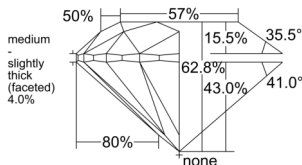

GIA®

FACSIMILE

GIA REPORT 5526874286

Verify this report at GIA.edu

GIA NATURAL DIAMOND DOSSIER®

July 24, 2025
GIA Report Number 5526874286
Shape and Cutting Style ..... Round Brilliant
Measurements ..... 5.03 - 5.07 x 3.17 mm

GRADING RESULTS

Carat Weight ..... 0.50 carat
Color Grade I
Clarity Grade VVS2
Cut Grade ..... Excellent

ADDITIONAL GRADING INFORMATION

Polish ..... Excellent
Symmetry ..... Excellent
Fluorescence ..... None
Clarity Characteristics ..... Feather, Pinpoint
Inscription(s): GIA 5526874286

PROPORTIONS

Profile to actual proportions

GRADING SCALES

GIA COLOR SCALE	GIA CLARITY SCALE	GIA CUT SCALE	
D	FLAWLESS	EXCELLENT	
E	INTERNALLY FLAWLESS		
F		VVS₁	VERY GOOD
G	VVS₂		
H	VS₁	GOOD	
I	VS₂		
J	SI₁	FAIR	
K	SI₂		
L	I₁	POOR	
M	I₂		
N	I₃		
O			
P			
Q			
R			
S			
T			
U			
V			
W			
X			
Y			
Z