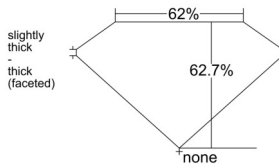

GIA®

FACSIMILE

GIA REPORT 5526841876

Verify this report at GIA.edu

GIA NATURAL DIAMOND DOSSIER®

July 19, 2025
GIA Report Number 5526841876
Shape and Cutting Style ..... Oval Brilliant
Measurements ..... 7.06 x 5.03 x 3.15 mm

GRADING RESULTS

Carat Weight ..... 0.71 carat
Color Grade ..... E
Clarity Grade VVS1

ADDITIONAL GRADING INFORMATION

Polish ..... Excellent
Symmetry ..... Excellent
Fluorescence ..... None
Clarity Characteristics ..... Feather
Inscription(s): GIA 5526841876

PROPORTIONS

Profile not to actual proportions

GRADING SCALES

GIA COLOR SCALE		GIA CLARITY SCALE			
COLORLESS	D	VERY VERY SLIGHTLY INCLUDED	FLAWLESS		
	E		INTERNALLY FLAWLESS		
	F		VVS₁		
	NEAR COLORLESS	G	VERY SLIGHTLY INCLUDED	VVS₂	
		H		VS₁	
		FAINT	I	SLIGHTLY INCLUDED	VS₂
			J		SI₁
			K		SI₂
	LIGHT	L	INCLUDED	I₁	
		M		I₂	
N		I₃			
O					
P					
Q					
R					
S