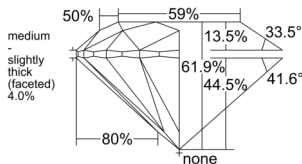

GIA®

FACSIMILE

GIA REPORT 5526815661

Verify this report at GIA.edu

GIA NATURAL DIAMOND DOSSIER®

July 16, 2025
GIA Report Number 5526815661
Shape and Cutting Style ..... Round Brilliant
Measurements ..... 5.10 - 5.12 x 3.16 mm

GRADING RESULTS

Carat Weight ..... 0.50 carat
Color Grade ..... H
Clarity Grade VVS2
Cut Grade ..... Excellent

ADDITIONAL GRADING INFORMATION

Polish ..... Excellent
Symmetry ..... Excellent
Fluorescence ..... None
Clarity Characteristics..... Cloud, Feather, Surface Graining
Inscription(s): GIA 5526815661

PROPORTIONS

Profile to actual proportions