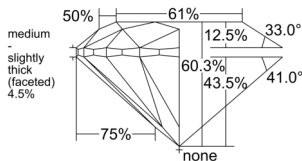

GIA®

FACSIMILE

GIA REPORT 5526805327

Verify this report at GIA.edu

GIA NATURAL DIAMOND DOSSIER®

July 16, 2025
GIA Report Number 5526805327
Shape and Cutting Style ..... Round Brilliant
Measurements ..... 5.10 - 5.13 x 3.09 mm

GRADING RESULTS

Carat Weight ..... 0.50 carat
Color Grade I
Clarity Grade VS1
Cut Grade ..... Excellent

ADDITIONAL GRADING INFORMATION

Polish ..... Excellent
Symmetry ..... Excellent
Fluorescence ..... Medium Blue
Clarity Characteristics..... Cloud, Crystal, Needle, Pinpoint
Inscription(s): GIA 5526805327

PROPORTIONS

Profile to actual proportions

GRADING SCALES

GIA COLOR SCALE	GIA CLARITY SCALE	GIA CUT SCALE
COLOURLESS	FLAWLESS	EXCELLENT
D	INTERNALLY FLAWLESS	
E	VVS₁	VERY GOOD
F		
G	VVS₂	
H	VS₁	GOOD
I		
J	VS₂	
K	SI₁	FAIR
L		
M	SI₂	
N	I₁	POOR
O		
P	I₂	
Q	I₃	
R		
S		
T		
U		
V		
W		
X		
Y		
Z