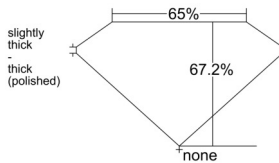

GIA®

FACSIMILE

GIA REPORT 5526791844

Verify this report at GIA.edu

GIA NATURAL DIAMOND DOSSIER®

July 15, 2025
GIA Report Number 5526791844
Shape and Cutting Style ..... Square Emerald Cut
Measurements ..... 5.29 x 5.22 x 3.51 mm

GRADING RESULTS

Carat Weight ..... 0.90 carat
Color Grade ..... G
Clarity Grade VS2

ADDITIONAL GRADING INFORMATION

Polish ..... Excellent
Symmetry ..... Very Good
Fluorescence ..... None
Clarity Characteristics ..... Crystal, Cloud
Inscription(s): GIA 5526791844

PROPORTIONS

Profile not to actual proportions

GRADING SCALES

GIA COLOR SCALE		GIA CLARITY SCALE			
COLORLESS	D	VERY VERY SLIGHTLY INCLUDED	FLAWLESS		
	E		INTERNALLY FLAWLESS		
	F	VERY SLIGHTLY INCLUDED	VVS₁		
	G		VVS₂		
	H		VS₁		
	NEAR COLORLESS	I	SLIGHTLY INCLUDED	VS₂	
		J		SI₁	
		FAINT	K	INCLUDED	SI₂
			L		I₁
			M		I₂
VERT LIGHT	N	LIGHT	I₃		
	O				
	P				
	Q				
	R