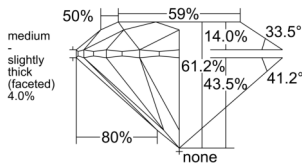

GIA®

FACSIMILE

GIA REPORT 5526687707

Verify this report at GIA.edu

GIA NATURAL DIAMOND DOSSIER®

July 04, 2025
GIA Report Number 5526687707
Shape and Cutting Style ..... Round Brilliant
Measurements ..... 5.53 - 5.54 x 3.39 mm

GRADING RESULTS

Carat Weight ..... 0.63 carat
Color Grade ..... E
Clarity Grade VS1
Cut Grade ..... Excellent

ADDITIONAL GRADING INFORMATION

Polish ..... Excellent
Symmetry ..... Excellent
Fluorescence ..... None
Clarity Characteristics..... Crystal, Feather, Pinpoint
Inscription(s): GIA 5526687707

PROPORTIONS

Profile to actual proportions

GRADING SCALES

GIA COLOR SCALE

COLORESS	D
	E
	F
	G
	H
	I
	J
NEAR COLORESS	K
	L
FANIT	M
	N
	O
	P
VERY LIGHT	Q
	R
	S
	T
	U
	V
	W
	X
	Y
LIGHT	Z

GIA CLARITY SCALE

VERY VERY SLIGHTLY INCLUDED	FLAWLESS
	INTERNALLY FLAWLESS
VERY SLIGHTLY INCLUDED	VVS₁
	VVS₂
SLIGHTLY INCLUDED	VS₁
	VS₂
INCLUDED	SI₁
	SI₂
	I₁
	I₂
	I₃

GIA CUT SCALE

EXCELLENT
VERY GOOD
GOOD
FAIR
POOR