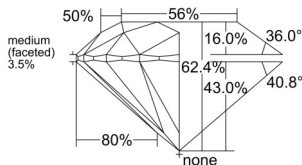

GIA®

FACSIMILE

GIA REPORT 5526609541

Verify this report at GIA.edu

GIA NATURAL DIAMOND DOSSIER®

July 09, 2025
GIA Report Number 5526609541
Shape and Cutting Style ..... Round Brilliant
Measurements ..... 4.71 - 4.72 x 2.94 mm

GRADING RESULTS

Carat Weight ..... 0.40 carat
Color Grade ..... D
Clarity Grade ..... Internally Flawless
Cut Grade ..... Excellent

ADDITIONAL GRADING INFORMATION

Polish ..... Excellent
Symmetry ..... Excellent
Fluorescence ..... Medium Blue
Clarity Characteristics ..... Minor Details of Polish
Inscription(s): GIA 5526609541

PROPORTIONS

Profile to actual proportions

GRADING SCALES

GIA COLOR SCALE	GIA CLARITY SCALE	GIA CUT SCALE
D	FLAWLESS	EXCELLENT
E	INTERNALLY FLAWLESS	
F	VVS₁	VERY GOOD
G		
H	VS₁	GOOD
I		
J	VS₂	FAIR
K		
L	SI₁	POOR
M		
N	I₁	
O		
P	I₂	
Q		
R	I₃	
S		
T		
U		
V		
W		
X		
Y		
Z