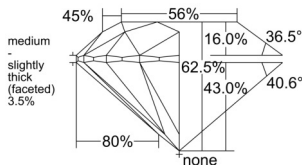

GIA®

FACSIMILE

GIA REPORT 5526565539

Verify this report at GIA.edu

GIA NATURAL DIAMOND DOSSIER®

June 21, 2025
GIA Report Number 5526565539
Shape and Cutting Style ..... Round Brilliant
Measurements ..... 4.81 - 4.83 x 3.01 mm

GRADING RESULTS

Carat Weight ..... 0.43 carat
Color Grade ..... G
Clarity Grade VS2
Cut Grade ..... Excellent

ADDITIONAL GRADING INFORMATION

Polish ..... Excellent
Symmetry ..... Excellent
Fluorescence ..... None
Clarity Characteristics ..... Cloud, Crystal
Inscription(s): GIA 5526565539

PROPORTIONS

GRADING SCALES

GIA COLOR SCALE

COLORLESS	D
	E
	F
	G
	H
	I
	J
NEAR COLORLESS	K
	L
Faint	M
	N
	O
	P
	Q
	R
	S
	T
	U
	V
	W
	X
	Y
Light	Z

GIA CLARITY SCALE

FLAWLESS	INTERNAL FLAWLESS	
		FLAWLESS
VERY VERY SLIGHTLY INCLUDED	VVS₁	
	VVS₂	
VERY SLIGHTLY INCLUDED	VS₁	
	VS₂	
SLIGHTLY INCLUDED	SI₁	
	SI₂	
INCLUDED	I₁	
	I₂	
	I₃	

GIA CUT SCALE

EXCELLENT
VERY GOOD
GOOD
FAIR
POOR