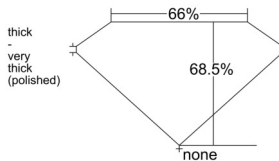

GIA®

FACSIMILE

GIA REPORT 5526547584

Verify this report at gia.edu

GIA NATURAL DIAMOND DOSSIER®

June 20, 2025
GIA Report Number 5526547584
Shape and Cutting Style ..... Emerald Cut
Measurements ..... 6.00 x 4.36 x 2.98 mm

GRADING RESULTS

Carat Weight ..... 0.80 carat
Color Grade ..... F
Clarity Grade VVS1

ADDITIONAL GRADING INFORMATION

Polish ..... Excellent
Symmetry ..... Very Good
Fluorescence ..... Very Strong Blue
Clarity Characteristics..... Pinpoint, Indented Natural
Inscription(s): GIA 5526547584

PROPORTIONS

Profile not to actual proportions

GRADING SCALES

GIA COLOR SCALE		GIA CLARITY SCALE			
COLORLESS	D	VERY VERY SLIGHTLY INCLUDED	FLAWLESS		
	E		INTERNALLY FLAWLESS		
	F	VERY SLIGHTLY INCLUDED	VVS₁		
	G		VVS₂		
	H		VS₁		
	NEAR COLORLESS	I	SLIGHTLY INCLUDED	VS₂	
		J		SI₁	
		FAINT	K	INCLUDED	SI₂
			L		I₁
			M		I₂
VERT LIGHT	N	LIGHT	I₃		
	O				
	P				
	Q				
	R