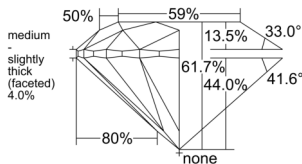

GIA®

FACSIMILE

GIA REPORT 5526472139

Verify this report at GIA.edu

GIA NATURAL DIAMOND DOSSIER®

June 13, 2025
GIA Report Number 5526472139
Shape and Cutting Style ..... Round Brilliant
Measurements ..... 5.95 - 5.99 x 3.68 mm

GRADING RESULTS

Carat Weight ..... 0.80 carat
Color Grade ..... J
Clarity Grade VS1
Cut Grade ..... Excellent

ADDITIONAL GRADING INFORMATION

Polish ..... Excellent
Symmetry ..... Excellent
Fluorescence ..... None
Clarity Characteristics..... Needle, Feather, Pinpoint
Inscription(s): GIA 5526472139

PROPORTIONS

Profile to actual proportions