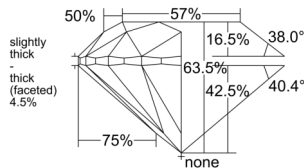

GIA®

FACSIMILE

GIA REPORT 5526459493

Verify this report at GIA.edu

GIA NATURAL DIAMOND DOSSIER®

June 12, 2025
GIA Report Number 5526459493
Shape and Cutting Style ..... Round Brilliant
Measurements ..... 4.63 - 4.65 x 2.94 mm

GRADING RESULTS

Carat Weight ..... 0.40 carat
Color Grade ..... D
Clarity Grade VS2
Cut Grade ..... Very Good

ADDITIONAL GRADING INFORMATION

Polish ..... Excellent
Symmetry ..... Excellent
Fluorescence ..... Medium Blue
Clarity Characteristics ..... Crystal
Inscription(s): GIA 5526459493

PROPORTIONS

Profile to actual proportions