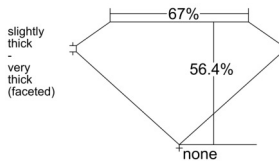

GIA®

FACSIMILE

GIA REPORT 5526449891

Verify this report at GIA.edu

GIA NATURAL DIAMOND DOSSIER®

June 13, 2025
GIA Report Number 5526449891
Shape and Cutting Style ..... Heart Brilliant
Measurements ..... 5.32 x 6.28 x 3.54 mm

GRADING RESULTS

Carat Weight ..... 0.70 carat
Color Grade ..... E
Clarity Grade S11

ADDITIONAL GRADING INFORMATION

Polish ..... Excellent
Symmetry ..... Very Good
Fluorescence ..... None
Clarity Characteristics ..... Crystal, Cloud
Inscription(s): GIA 5526449891

PROPORTIONS

Profile not to actual proportions

GRADING SCALES

GIA COLOR SCALE		GIA CLARITY SCALE			
COLORLESS	D	VERY VERY SLIGHTLY INCLUDED	FLAWLESS		
	E		INTERNALLY FLAWLESS		
	F	VERY SLIGHTLY INCLUDED	VVS₁		
	G		VVS₂		
	H		VS₁		
	NEAR COLORLESS	I	SLIGHTLY INCLUDED	VS₂	
		J		S1₁	
		FAINT	K	INCLUDED	S1₂
			L		I₁
			M		I₂
VERT LIGHT	N	INCLUDED	I₃		
	O				
	P				
	Q				
	R				
LIGHT	S				
	T				
	U				
	V				
	W				
X					
Y					
Z