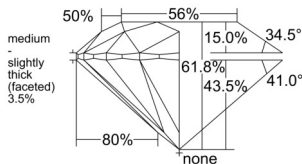

GIA®

FACSIMILE

GIA REPORT 5526445750

Verify this report at GIA.edu

GIA NATURAL DIAMOND DOSSIER®

June 11, 2025
GIA Report Number 5526445750
Shape and Cutting Style ..... Round Brilliant
Measurements ..... 4.85 - 4.89 x 3.01 mm

GRADING RESULTS

Carat Weight ..... 0.43 carat
Color Grade ..... F
Clarity Grade VS2
Cut Grade ..... Excellent

ADDITIONAL GRADING INFORMATION

Polish ..... Excellent
Symmetry ..... Excellent
Fluorescence ..... Strong Blue
Clarity Characteristics ..... Crystal, Cloud
Inscription(s): GIA 5526445750

PROPORTIONS

GRADING SCALES

GIA COLOR SCALE

COLORESS	D
	E
	F
	G
	H
	I
	J
NEAR COLORESS	K
	L
FANIT	M
	N
	O
	P
	Q
VERY LIGHT	R
	S
	T
	U
	V
	W
	X
	Y
LIGHT	Z

GIA CLARITY SCALE

FLAWLESS	INTERNAL FLAWLESS	
		FLAWLESS
VERY VERY SLIGHTLY INCLUDED	VVS₁	
	VVS₂	
VERY SLIGHTLY INCLUDED	VS₁	
	VS₂	
SLIGHTLY INCLUDED	SI₁	
	SI₂	
INCLUDED	I₁	
	I₂	
	I₃	

GIA CUT SCALE

EXCELLENT
VERY GOOD
GOOD
FAIR
POOR