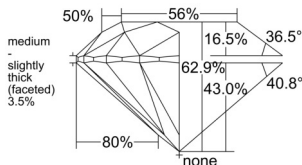

GIA®

FACSIMILE

GIA REPORT 5526362314

Verify this report at GIA.edu

GIA NATURAL DIAMOND DOSSIER®

June 03, 2025
GIA Report Number 5526362314
Shape and Cutting Style ..... Round Brilliant
Measurements ..... 5.17 - 5.20 x 3.26 mm

GRADING RESULTS

Carat Weight ..... 0.54 carat
Color Grade ..... E
Clarity Grade VS1
Cut Grade ..... Excellent

ADDITIONAL GRADING INFORMATION

Polish ..... Excellent
Symmetry ..... Excellent
Fluorescence ..... None
Clarity Characteristics ..... Crystal, Pinpoint
Inscription(s): GIA 5526362314

PROPORTIONS

GRADING SCALES

GIA COLOR SCALE

COLORLESS	D
	E
	F
	G
	H
	I
	J
NEAR COLORLESS	K
	L
FAIN	M
	N
	O
	P
VERY LIGHT	Q
	R
	S
	T
	U
	V
	W
	X
	Y
LIGHT	Z

GIA CLARITY SCALE

FLAWLESS	INTERNAL FLAWLESS	
		FLAWLESS
VERY VERY SLIGHTLY INCLUDED	VVS₁	
	VVS₂	
VERY SLIGHTLY INCLUDED	VS₁	
	VS₂	
SLIGHTLY INCLUDED	SI₁	
	SI₂	
INCLUDED	I₁	
	I₂	
	I₃	

GIA CUT SCALE

EXCELLENT
VERY GOOD
GOOD
FAIR
POOR