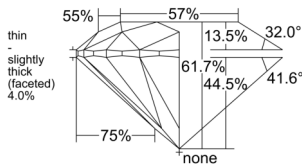

GIA®

FACSIMILE

GIA REPORT 5526284494

Verify this report at GIA.edu

GIA NATURAL DIAMOND DOSSIER®

May 27, 2025
GIA Report Number 5526284494
Shape and Cutting Style ..... Round Brilliant
Measurements ..... 6.02 - 6.05 x 3.72 mm

GRADING RESULTS

Carat Weight ..... 0.82 carat
Color Grade ..... G
Clarity Grade VVS1
Cut Grade ..... Excellent

ADDITIONAL GRADING INFORMATION

Polish ..... Excellent
Symmetry ..... Excellent
Fluorescence ..... Medium Blue
Clarity Characteristics..... Pinpoint, Feather, Surface Graining
Inscription(s): GIA 5526284494

PROPORTIONS

Profile to actual proportions

GRADING SCALES

GIA COLOR SCALE	GIA CLARITY SCALE	GIA CUT SCALE	
D	FLAWLESS	EXCELLENT	
E	INTERNALLY FLAWLESS		
F		VVS₁	VERY GOOD
G	VVS₂		
H	VS₁	GOOD	
I	VS₂		
J	SI₁	FAIR	
K	SI₂		
L	I₁	POOR	
M	I₂		
N	I₃		
O			
P			
Q			
R			
S			
T			
U			
V			
W			
X			
Y			
Z