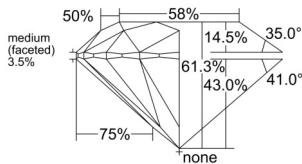

GIA®

FACSIMILE

GIA REPORT 5526274471

Verify this report at GIA.edu

GIA NATURAL DIAMOND DOSSIER®

May 26, 2025
GIA Report Number 5526274471
Shape and Cutting Style ..... Round Brilliant
Measurements ..... 4.75 - 4.77 x 2.92 mm

GRADING RESULTS

Carat Weight ..... 0.40 carat
Color Grade ..... D
Clarity Grade S11
Cut Grade ..... Excellent

ADDITIONAL GRADING INFORMATION

Polish ..... Excellent
Symmetry ..... Excellent
Fluorescence ..... Faint
Clarity Characteristics..... Crystal, Cloud, Feather
Inscription(s): GIA 5526274471

PROPORTIONS

Profile to actual proportions