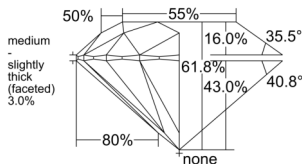

GIA®

FACSIMILE

GIA REPORT 5526242473

Verify this report at GIA.edu

GIA NATURAL DIAMOND DOSSIER®

May 22, 2025
GIA Report Number 5526242473
Shape and Cutting Style ..... Round Brilliant
Measurements ..... 5.13 - 5.15 x 3.18 mm

GRADING RESULTS

Carat Weight ..... 0.51 carat
Color Grade ..... D
Clarity Grade VVS1
Cut Grade ..... Excellent

ADDITIONAL GRADING INFORMATION

Polish ..... Excellent
Symmetry ..... Excellent
Fluorescence ..... None
Clarity Characteristics ..... Pinpoint, Feather
Inscription(s): GIA 5526242473

PROPORTIONS

GRADING SCALES

GIA COLOR SCALE	GIA CLARITY SCALE	GIA CUT SCALE	
D	FLAWLESS	EXCELLENT	
E	INTERNALLY FLAWLESS		
F		VVS₁	VERY GOOD
G	VVS₂		
H	VS₁	GOOD	
I	VS₂		
J	SI₁	FAIR	
K	SI₂		
L	I₁	POOR	
M	I₂		
N	I₃		
O			
P			
Q			
R			
S			
T			
U			
V			
W			
X			
Y			
Z