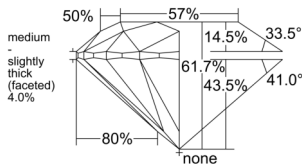

GIA®

FACSIMILE

GIA REPORT 5526172474

Verify this report at GIA.edu

GIA NATURAL DIAMOND DOSSIER®

May 16, 2025
GIA Report Number 5526172474
Shape and Cutting Style ..... Round Brilliant
Measurements ..... 4.31 - 4.32 x 2.66 mm

GRADING RESULTS

Carat Weight ..... 0.30 carat
Color Grade ..... H
Clarity Grade S11
Cut Grade ..... Excellent

ADDITIONAL GRADING INFORMATION

Polish ..... Excellent
Symmetry ..... Excellent
Fluorescence ..... Faint
Clarity Characteristics ..... Feather
Inscription(s): GIA 5526172474

PROPORTIONS

Profile to actual proportions

GRADING SCALES

GIA COLOR SCALE

COLOURESS	D
	E
	F
	G
	H
	I
	J
NEAR COLOURESS	K
	L
FAIN	M
	N
	O
	P
VERY FAINT	Q
	R
	S
	T
	U
	V
	W
	X
	Y
LIGHT	Z

GIA CLARITY SCALE

FLAWLESS	INTERNAL FLAWLESS	
		EXCELLENT
VERY VERY SLIGHTLY INCLUDED	VVS₁	VERY GOOD
VERY SLIGHTLY INCLUDED	VVS₂	
SLIGHTLY INCLUDED	VS₁	GOOD
	VS₂	
INCLUDED	SI₁	FAIR
	SI₂	
INCLUDED	I₁	POOR
	I₂	
	I₃