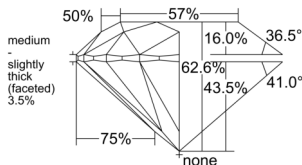

GIA®

FACSIMILE

GIA REPORT 5526083961

Verify this report at GIA.edu

GIA NATURAL DIAMOND DOSSIER®

May 07, 2025
GIA Report Number 5526083961
Shape and Cutting Style ..... Round Brilliant
Measurements ..... 5.13 - 5.17 x 3.22 mm

GRADING RESULTS

Carat Weight ..... 0.52 carat
Color Grade ..... H
Clarity Grade VS2
Cut Grade ..... Excellent

ADDITIONAL GRADING INFORMATION

Polish ..... Excellent
Symmetry ..... Excellent
Fluorescence ..... None
Clarity Characteristics ..... Crystal, Needle
Inscription(s): GIA 5526083961

PROPORTIONS

GRADING SCALES

GIA COLOR SCALE	GIA CLARITY SCALE	GIA CUT SCALE	
D	FLAWLESS	EXCELLENT	
E	INTERNALLY FLAWLESS		
F		VVS₁	VERY GOOD
G	VVS₂		
H	VS₁	GOOD	
I	VS₂		
J	SI₁	FAIR	
K	SI₂		
L	I₁	POOR	
M	I₂		
N	I₃		
O			
P			
Q			
R			
S			
T			
U			
V			
W			
X			
Y			
Z