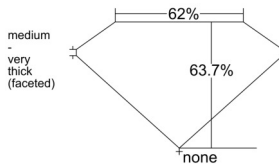

GIA®

FACSIMILE

GIA REPORT 5526083049

Verify this report at GIA.edu

GIA NATURAL DIAMOND DOSSIER®

May 09, 2025
GIA Report Number 5526083049
Shape and Cutting Style ..... Oval Brilliant
Measurements ..... 5.20 x 3.74 x 2.38 mm

GRADING RESULTS

Carat Weight ..... 0.30 carat
Color Grade ..... E
Clarity Grade VVS1

ADDITIONAL GRADING INFORMATION

Polish ..... Excellent
Symmetry ..... Very Good
Fluorescence ..... Medium Blue
Clarity Characteristics ..... Pinpoint, Feather
Inscription(s): GIA 5526083049

PROPORTIONS

Profile not to actual proportions

GRADING SCALES

GIA COLOR SCALE		GIA CLARITY SCALE			
COLORLESS	D	VERY VERY SLIGHTLY INCLUDED	FLAWLESS		
	E		INTERNALLY FLAWLESS		
	F	VERY SLIGHTLY INCLUDED	VVS₁		
	G		VVS₂		
	H		VS₁		
	NEAR COLORLESS	I	SLIGHTLY INCLUDED	VS₂	
		J		SI₁	
		FAINT	K	INCLUDED	SI₂
			L		I₁
			M		I₂
VERT LIGHT	N	LIGHT	I₃		
	O				
	P				
	Q				
	R