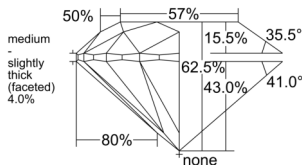

GIA®

FACSIMILE

GIA REPORT 5523992343

Verify this report at GIA.edu

GIA NATURAL DIAMOND DOSSIER®

August 01, 2025
GIA Report Number 5523992343
Shape and Cutting Style ..... Round Brilliant
Measurements ..... 4.48 - 4.51 x 2.81 mm

GRADING RESULTS

Carat Weight ..... 0.35 carat
Color Grade ..... E
Clarity Grade VVS2
Cut Grade ..... Excellent

ADDITIONAL GRADING INFORMATION

Polish ..... Excellent
Symmetry ..... Excellent
Fluorescence ..... Medium Blue
Clarity Characteristics ..... Pinpoint
Inscription(s): GIA 5523992343

PROPORTIONS

GRADING SCALES

GIA COLOR SCALE	GIA CLARITY SCALE	GIA CUT SCALE
COLOURLESS	FLAWLESS	EXCELLENT
D	INTERNALLY FLAWLESS	
E	VVS₁	VERY GOOD
F		
G	VS₁	GOOD
H		
I	SI₁	FAIR
J		
K	I₁	POOR
L		
M	I₂	
N		
O	I₃	
P		
Q		
R		
S		
T		
U		
V		
W		
X		
Y		
Z