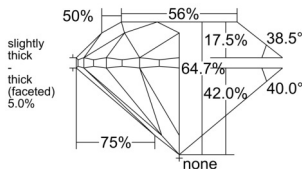

GIA®

FACSIMILE

GIA REPORT 5523941137

Verify this report at GIA.edu

GIA NATURAL DIAMOND DOSSIER®

July 28, 2025
GIA Report Number 5523941137
Shape and Cutting Style ..... Round Brilliant
Measurements ..... 4.91 - 4.97 x 3.19 mm

GRADING RESULTS

Carat Weight ..... 0.50 carat
Color Grade ..... D
Clarity Grade VS1
Cut Grade ..... Very Good

ADDITIONAL GRADING INFORMATION

Polish ..... Excellent
Symmetry ..... Very Good
Fluorescence ..... Strong Blue
Clarity Characteristics ..... Cloud
Inscription(s): GIA 5523941137

PROPORTIONS

Profile to actual proportions