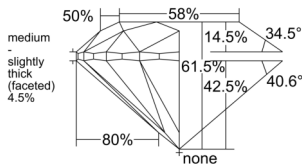

GIA®

FACSIMILE

GIA REPORT 5523855649

Verify this report at GIA.edu

GIA NATURAL DIAMOND DOSSIER®

July 21, 2025
GIA Report Number 5523855649
Shape and Cutting Style ..... Round Brilliant
Measurements ..... 4.49 - 4.52 x 2.77 mm

GRADING RESULTS

Carat Weight ..... 0.35 carat
Color Grade I
Clarity Grade VVS1
Cut Grade ..... Excellent

ADDITIONAL GRADING INFORMATION

Polish ..... Excellent
Symmetry ..... Excellent
Fluorescence ..... Faint
Clarity Characteristics ..... Pinpoint
Inscription(s): GIA 5523855649

PROPORTIONS

Profile to actual proportions

GRADING SCALES

GIA COLOR SCALE	GIA CLARITY SCALE	GIA CUT SCALE
COLORESS	FLAWLESS	EXCELLENT
D	FLAWLESS	
E	INTERNALLY FLAWLESS	VERY GOOD
F	VVS₁	
G	VVS₂	GOOD
H	VS₁	
I	VS₂	FAIR
J	SI₁	
K	SI₂	POOR
L	I₁	
M	I₂	
N	I₃	
O		
P		
Q		
R		
S		
T		
U		
V		
W		
X		
Y		
Z