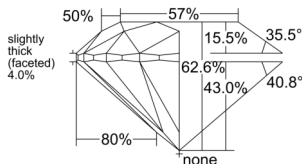

GIA®

FACSIMILE

GIA REPORT 5523846071

Verify this report at GIA.edu

GIA NATURAL DIAMOND DOSSIER®

July 18, 2025
GIA Report Number 5523846071
Shape and Cutting Style ..... Round Brilliant
Measurements ..... 4.25 - 4.28 x 2.67 mm

GRADING RESULTS

Carat Weight ..... 0.30 carat
Color Grade ..... E
Clarity Grade S11
Cut Grade ..... Excellent

ADDITIONAL GRADING INFORMATION

Polish ..... Excellent
Symmetry ..... Excellent
Fluorescence ..... None
Clarity Characteristics ..... Cloud
Inscription(s): GIA 5523846071

PROPORTIONS

Profile to actual proportions

GRADING SCALES

GIA COLOR SCALE	GIA CLARITY SCALE	GIA CUT SCALE	
D	FLAWLESS	EXCELLENT	
E	INTERNALLY FLAWLESS		
F		VVS₁	VERY GOOD
G	VVS₂		
H	VS₁	GOOD	
I	VS₂		
J	S1₁	FAIR	
K	S1₂		
L	I₁	POOR	
M	I₂		
N	I₃		
O			
P			
Q			
R			
S			
T			
U			
V			
W			
X			
Y			
Z