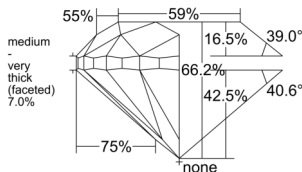

GIA®

FACSIMILE

GIA REPORT 5523841346

Verify this report at GIA.edu

GIA NATURAL DIAMOND DOSSIER®

July 17, 2025
GIA Report Number 5523841346
Shape and Cutting Style ..... Round Brilliant
Measurements ..... 4.49 - 4.51 x 2.98 mm

GRADING RESULTS

Carat Weight ..... 0.40 carat
Color Grade ..... H
Clarity Grade S11
Cut Grade ..... Good

ADDITIONAL GRADING INFORMATION

Polish ..... Excellent
Symmetry ..... Excellent
Fluorescence ..... None
Clarity Characteristics..... Crystal, Cloud, Feather
Inscription(s): GIA 5523841346

PROPORTIONS

Profile to actual proportions

GRADING SCALES

GIA
COLOR
SCALE

COLOURESS	D
	E
	F
	G
	H
	I
	J
NEAR COLOURESS	K
	L
FAINT	M
	N
	O
	P
VERY LIGHT	Q
	R
	S
	T
	U
	V
LIGHT	W
	X
	Y
	Z

GIA
CLARITY
SCALE

VERY VERY SLIGHTLY INCLUDED	FLAWLESS
	INTERNALLY FLAWLESS
VERY SLIGHTLY INCLUDED	VVS₁
	VVS₂
SLIGHTLY INCLUDED	VS₁
	VS₂
INCLUDED	S1₁
	S1₂
	I₁
	I₂
	I₃

GIA
CUT
SCALE

EXCELLENT
VERY GOOD
GOOD
FAIR
POOR