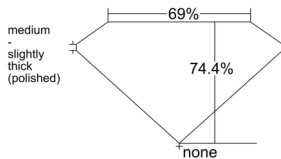

GIA®

FACSIMILE

GIA REPORT 5523737154

Verify this report at GIA.edu

GIA NATURAL DIAMOND DOSSIER®

July 29, 2025
GIA Report Number 5523737154
Shape and Cutting Style ..... Square Modified Brilliant
Measurements ..... 4.80 x 4.77 x 3.55 mm

GRADING RESULTS

Carat Weight ..... 0.70 carat
Color Grade ..... O to P Range
Clarity Grade VS1

ADDITIONAL GRADING INFORMATION

Polish ..... Excellent
Symmetry ..... Very Good
Fluorescence ..... Medium Blue
Clarity Characteristics..... Feather, Internal Graining
Inscription(s): GIA 5523737154

PROPORTIONS

Profile not to actual proportions

GRADING SCALES

GIA COLOR SCALE		GIA CLARITY SCALE			
COLORLESS	D	VERY VERY SLIGHTLY INCLUDED	FLAWLESS		
	E		INTERNALLY FLAWLESS		
	F		VS₁		
	G		VS₂		
	NEAR COLORLESS	H	VERY SLIGHTLY INCLUDED	VS₁	
		I		VS₂	
		FAINT	J	SLIGHTLY INCLUDED	I₁
			K		I₂
	L		I₃		
	VERT LIGHT		M	INCLUDED	
N					
O					
P					
Q					
R					
LIGHT	S				
	T				
	U				
	V				
	W				
	Z