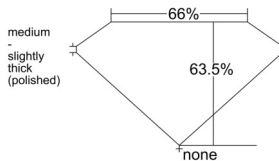

GIA®

FACSIMILE

GIA REPORT 5523723336

Verify this report at gia.edu

GIA NATURAL DIAMOND DOSSIER®

July 08, 2025
GIA Report Number 5523723336
Shape and Cutting Style ..... Emerald Cut
Measurements ..... 6.07 x 4.36 x 2.77 mm

GRADING RESULTS

Carat Weight ..... 0.71 carat
Color Grade I
Clarity Grade VS1

ADDITIONAL GRADING INFORMATION

Polish ..... Excellent
Symmetry ..... Very Good
Fluorescence ..... None
Clarity Characteristics..... Crystal, Cloud, Pinpoint, Needle
Inscription(s): GIA 5523723336

PROPORTIONS

Profile not to actual proportions

GRADING SCALES

GIA COLOR SCALE		GIA CLARITY SCALE	
COLORLESS	D	VERY VERY SLIGHTLY INCLUDED	FLAWLESS
	E		INTERNALLY FLAWLESS
	F		VVS₁
	G		VVS₂
	H		VS₁
	I		VS₂
	J		SI₁
	K		SI₂
	L		I₁
	M		I₂
NEAR COLORLESS	N	SLIGHTLY INCLUDED	I₃
	O		
	P		
	Q		
FAINT	R		
	S		
	T		
	U		
VERT LIGHT	V		
	W		
	X		
	Y		
LIGHT	Z