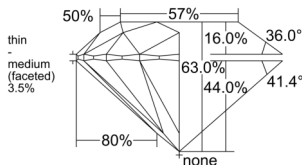

GIA®

FACSIMILE

GIA REPORT 5523718236

Verify this report at GIA.edu

GIA NATURAL DIAMOND DOSSIER®

July 07, 2025
GIA Report Number 5523718236
Shape and Cutting Style ..... Round Brilliant
Measurements ..... 6.02 - 6.07 x 3.81 mm

GRADING RESULTS

Carat Weight ..... 0.85 carat
Color Grade ..... D
Clarity Grade ..... Flawless
Cut Grade ..... Excellent

ADDITIONAL GRADING INFORMATION

Polish ..... Excellent
Symmetry ..... Excellent
Fluorescence ..... None
Clarity Characteristics ..... None
Inscription(s): GIA 5523718236

PROPORTIONS

GRADING SCALES

GIA COLOR SCALE

COLOURLESS	D
	E
	F
	G
	H
	I
	J
NEAR COLOURLESS	K
	L
Faint	M
	N
	O
	P
Very Light	Q
	R
	S
	T
	U
	V
Light	W
	X
	Y
	Z

GIA CLARITY SCALE

FLAWLESS	VERY VERY SLIGHTLY INCLUDED	VVS₁	VVS₂	VS₁	VS₂	SI₁	SI₂	I₁	I₂	I₃	
											INTERNAL FLAWLESS

GIA CUT SCALE

EXCELLENT
VERY GOOD
GOOD
FAIR
POOR