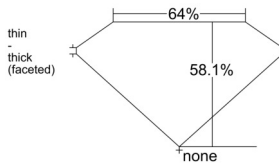

GIA®

FACSIMILE

GIA REPORT 5523678795

Verify this report at GIA.edu

GIA NATURAL DIAMOND DOSSIER®

July 02, 2025
GIA Report Number 5523678795
Shape and Cutting Style ..... Heart Brilliant
Measurements ..... 5.13 x 5.67 x 3.30 mm

GRADING RESULTS

Carat Weight ..... 0.54 carat
Color Grade ..... D
Clarity Grade SI1

ADDITIONAL GRADING INFORMATION

Polish ..... Very Good
Symmetry ..... Excellent
Fluorescence ..... None
Clarity Characteristics ..... Crystal
Inscription(s): GIA 5523678795

PROPORTIONS

Profile not to actual proportions

GRADING SCALES

GIA COLOR SCALE		GIA CLARITY SCALE			
COLORLESS	D	VERY VERY SLIGHTLY INCLUDED	FLAWLESS		
	E		INTERNALLY FLAWLESS		
	F	VERY SLIGHTLY INCLUDED	VVS₁		
	G		VVS₂		
	H		VS₁		
	NEAR COLORLESS	I	SLIGHTLY INCLUDED	VS₂	
		J		SI₁	
		FAINT	K	INCLUDED	SI₂
			L		I₁
			M		I₂
VERT LIGHT	N	LIGHT	I₃		
	O				
	P				
	Q				
	R