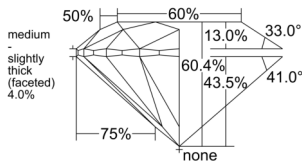

GIA®

FACSIMILE

GIA REPORT 5523620755

Verify this report at GIA.edu

GIA NATURAL DIAMOND DOSSIER®

June 27, 2025
GIA Report Number 5523620755
Shape and Cutting Style ..... Round Brilliant
Measurements ..... 5.10 - 5.12 x 3.09 mm

GRADING RESULTS

Carat Weight ..... 0.50 carat
Color Grade ..... G
Clarity Grade S11
Cut Grade ..... Excellent

ADDITIONAL GRADING INFORMATION

Polish ..... Excellent
Symmetry ..... Excellent
Fluorescence ..... None
Clarity Characteristics ..... Crystal, Feather
Inscription(s): GIA 5523620755

PROPORTIONS

Profile to actual proportions

GRADING SCALES

GIA COLOR SCALE	GIA CLARITY SCALE	GIA CUT SCALE
COLOREDNESS	FLAWLESS	EXCELLENT
D	INTERNALLY FLAWLESS	
E	VVS₁	VERY GOOD
F		
G	VS₁	GOOD
H		
I	SI₁	FAIR
J		
K	I₁	POOR
L		
M	I₂	
N	I₃	
O		
P		
Q		
R		
S		
T		
U		
V		
W		
X		
Y		
Z