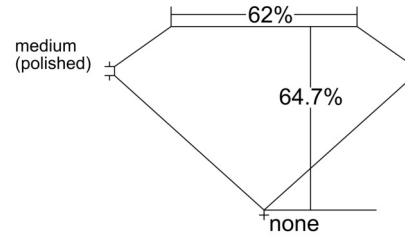

GIA NATURAL DIAMOND GRADING REPORT

June 11, 2025  
 GIA Report Number ..... 5523442059  
 Shape and Cutting Style ..... Square Emerald Cut  
 Measurements ..... 9.07 x 9.03 x 5.84 mm

GRADING RESULTS

Carat Weight ..... 4.00 carat  
 Color Grade ..... J  
 Clarity Grade ..... VVS1

Profile not to actual proportions

CLARITY CHARACTERISTICS

KEY TO SYMBOLS\*

- Pinpoint
- ~ Feather

\* Red symbols denote internal characteristics (inclusions). Green or black symbols denote external characteristics (blemishes). Diagram is an approximate representation of the diamond, and symbols shown indicate type, position, and approximate size of clarity characteristics. All clarity characteristics may not be shown. Details of finish are not shown.